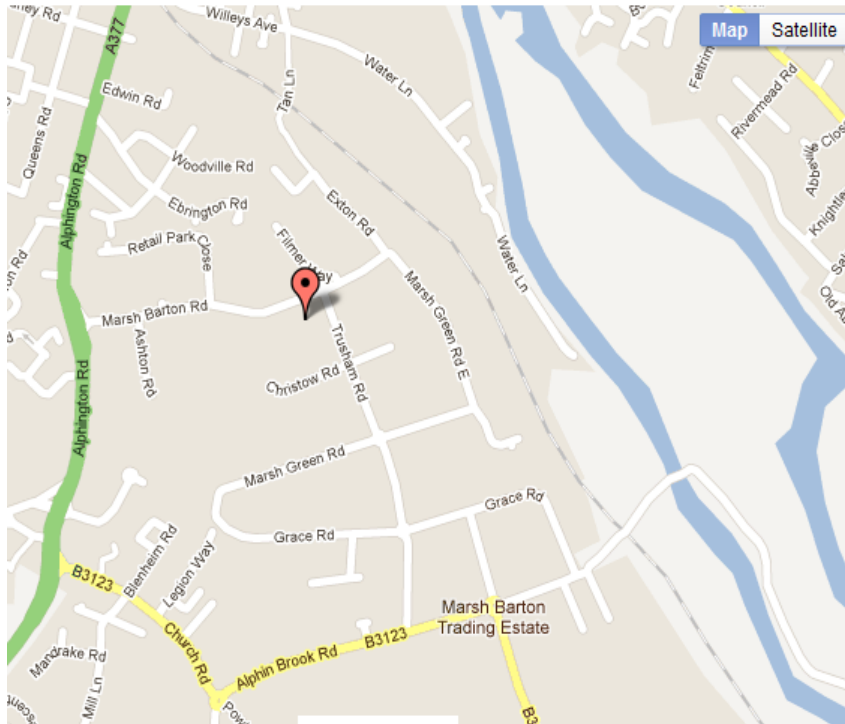

Directions to SmartWorld Exeter

2&3 The Grange units
 Trusham Road
 Marsh Barton
 Exeter
 EX2 8RT

From the entry to Marsh Barton off Alphington Road

1. Turn into marsh barton with McDonalds on your left hand side, go through the traffic lights and under the railway bridge.
2. Take the first turning on the right which is just after Bristol Street Motors Renault.
3. You then turn first right again virtually at the end of the Bristol Street Motors car sales lot.
4. Drive up the little road and we are at the top.

From the Devon Motel roundabout.

1. Enter the estate and go across the first round about with BMW on your left and Volvo on your right. Proceed through the first set of traffic lights, over the humped bridge and upto the next roundabout with Tracks Suzuki.
2. Turn left (following traffic flow) the right again following traffic flow.
3. You then go straight ahead round 2 more mini roundabouts (following traffic flow) until you come to Majestic wine warehouse on your right, you then will see a Renault dealer on your left and we are the first left just before the car sales lot.